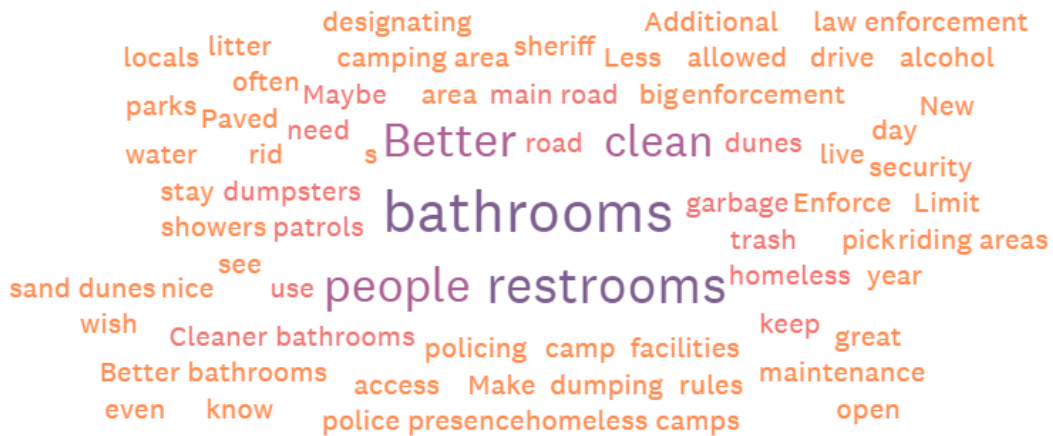

Q8

Save as

Are there any specific improvements or additions you would like to see at Moses Lake Sand Dunes to enhance your recreational experience? Please elaborate.

Answered: 243 Skipped: 214