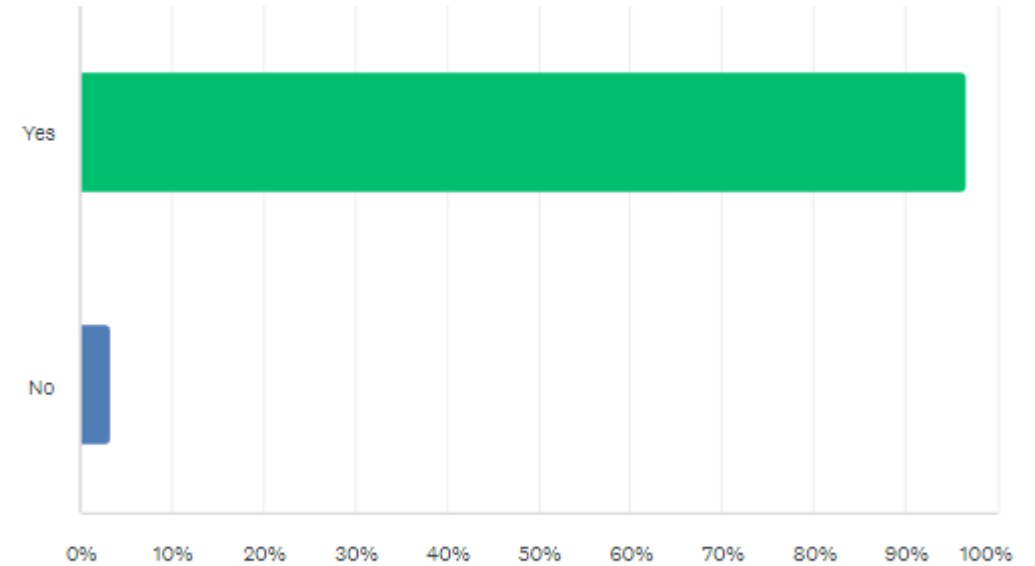

Would you recommend Moses Lake Sand Dunes as a recreational desti...

Answered: 449 Skipped: 8

Moses Lake Sand Dunes Recreation Area

0