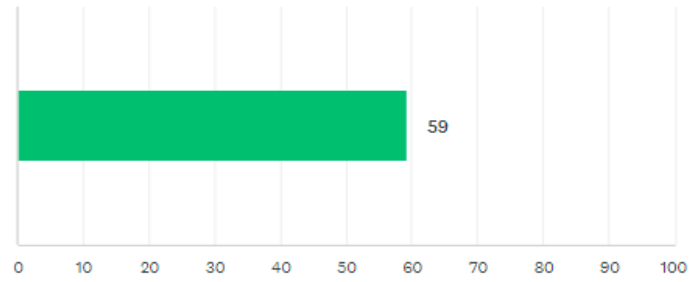

Data shows around/above $500
*Washington State Department of Tourism states that tourism is a $23billion dollar industry.
<https://industry.stateofwatourism.com/latest-tourism-statistics-point-to-industrys-potential-to-drive-additional-revenue/>

Approximately how much $ do you spend in the Moses Lake area on fuel, food, hotel, camping, etc?

Answered: 443 Skipped: 14