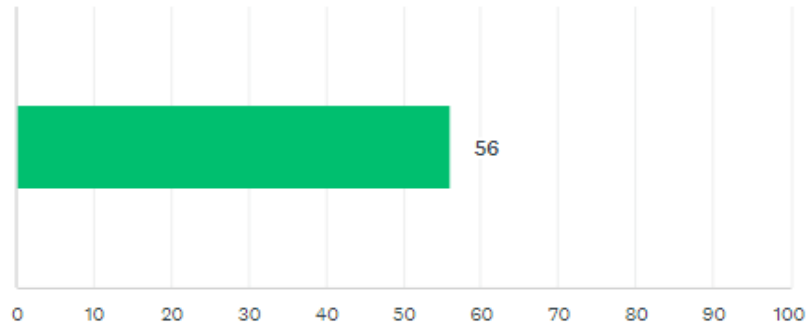

Answered: 449 Skipped: 8

Moses Lake Sand Dunes Recreation Area

4. On a scale of 1 to 5, how satisfied are you with the facilities and amenities available at Moses Lake Sand Dunes?

Answered: 450 Skipped: 7