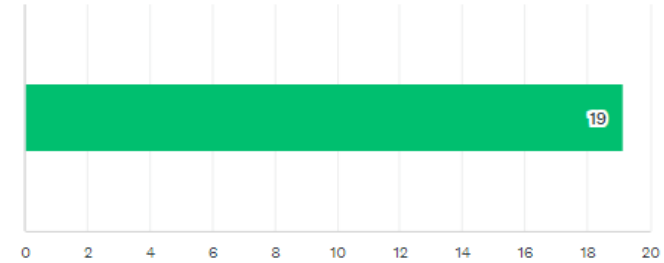

Answered: 215 Skipped: 242

law enforcement

11. How likely are you to return to Moses Lake Sand Dunes for recreation in the future?

Answered: 406 Skipped: 51

ANSWER CHOICES	AVERAGE NUMBER	TOTAL NUMBER	RESPONSES	
Responses	19	7,777	406	
Total Respondents: 406				
BASIC STATISTICS				
MINIMUM	MAXIMUM	MEDIAN	MEAN	STANDARD DEVIATION
0.00	100.00	8.00	19.16	28.15