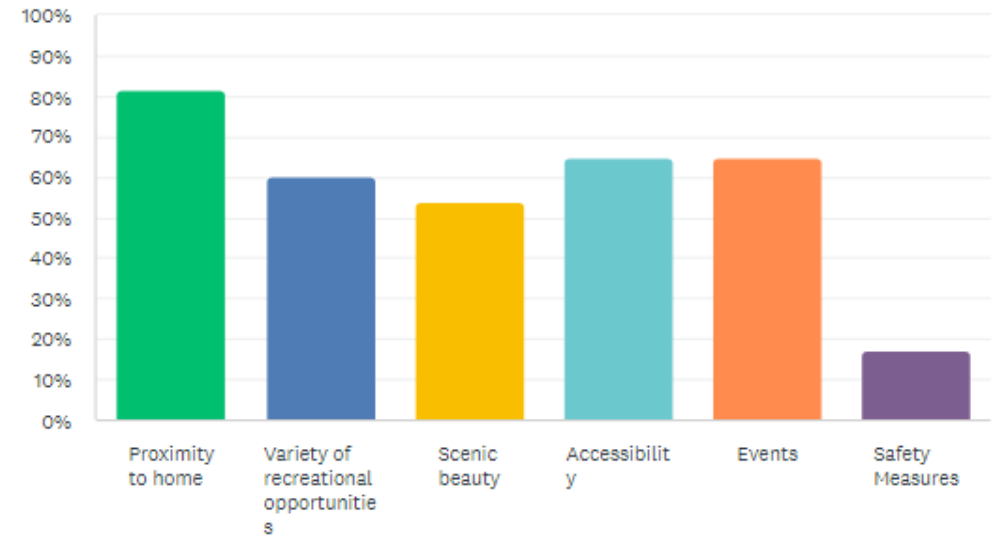

Answered: 449 Skipped: 8

Moses Lake Sand Dunes Recreation Area

4. On a scale of 1 to 5, how satisfied are you with the facilities and amenities available at Moses Lake Sand Dunes?

Answered: 450 Skipped: 7

What factors influence your decision to choose Moses Lake Sand Dune... ***

Answered: 451 Skipped: 6

Moses Lake Sand Dunes Recreation Area

🔍 (0)

Have you ever encountered any challenges or concerns while recreating at Moses Lake Sand Dunes? If yes, please describe.