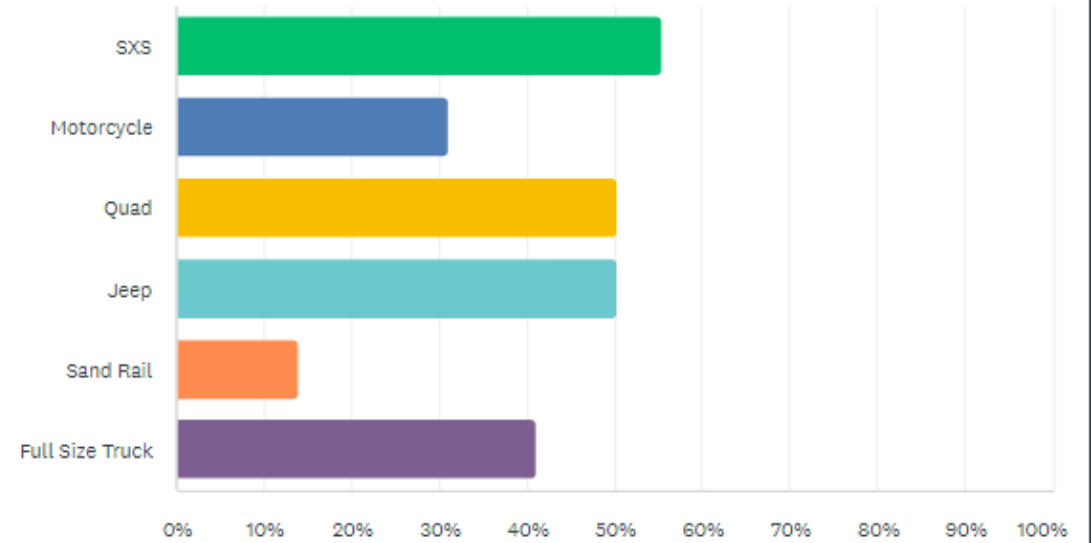

What types of recreational activities do you typically engage in at Mos...

Answered: 455 Skipped: 2

Moses Lake Sand Dunes Recreation Area

If you utilize this area for Off-Highway Vehicle Recreation, what do yo...

Answered: 449 Skipped: 8

Moses Lake Sand Dunes Recreation Area

4. On a scale of 1 to 5, how satisfied are you with the facilities and amenities available at Moses Lake Sand Dunes?

Answered: 450 Skipped: 7