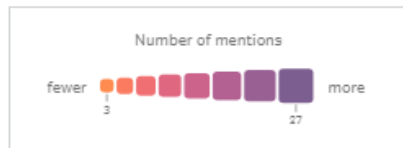

Q10

Save as

What measures do you think should be taken to preserve the natural environment and wildlife habitat at Moses Lake Sand Dunes while accommodating recreational activities?

Answered: 215 Skipped: 242

law enforcement