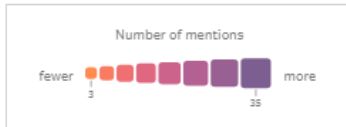

Q8

Save as

Are there any specific improvements or additions you would like to see at Moses Lake Sand Dunes to enhance your recreational experience? Please elaborate.

Answered: 243 Skipped: 214